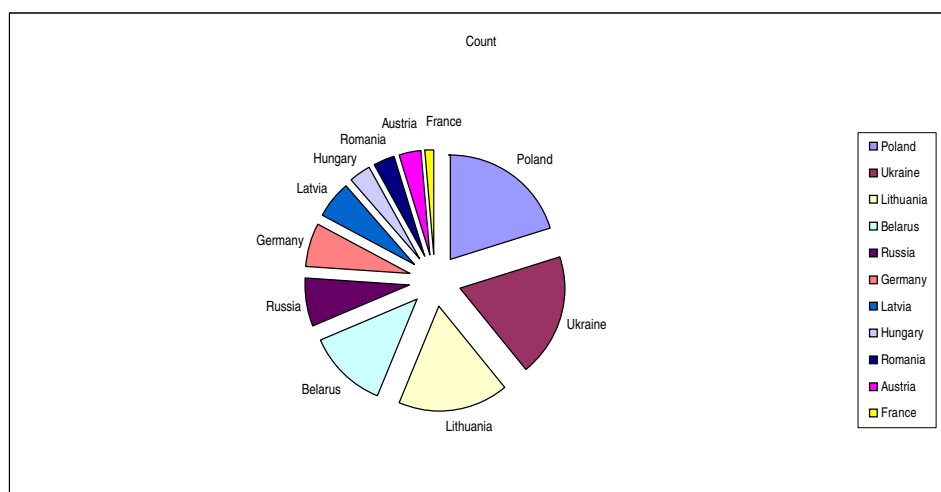

JGSGB SURVEY OF CURRENT MEMBERS, SPRING 2009

May 13, 2009

Question 3: To help us select subject-matter for future monthly programs, please indicate your interest in the following topics:

Country-specific research -- Indicate which countries in the text-box below.

Country	Count	% of countries named by 155 respondents
Poland	71	45.8%
Ukraine	65	41.9%
Lithuania	59	38.1%
Belarus	44	28.4%
Russia	26	16.8%
Germany	23	14.8%
Latvia	20	12.9%
Hungary	12	7.7%
Romania	12	7.7%
Austria	11	7.1%
France	5	3.2%
Spain	4	2.6%
Canada	3	1.9%
England	3	1.9%
Israel	3	1.9%
Moldova	3	1.9%
Netherlands	3	1.9%
Slovakia	3	1.9%
Argentina	2	1.3%
Czech Republic	2	1.3%
USA	1	0.6%
Croatia	1	0.6%
Curacao	1	0.6%
Estonia	1	0.6%
Ireland	1	0.6%
So. America	1	0.6%
Uruguay	1	0.6%

The COUNT is the number of times the country was listed by one or more respondents. Countries with less than 3% Count are not shown on the graph.